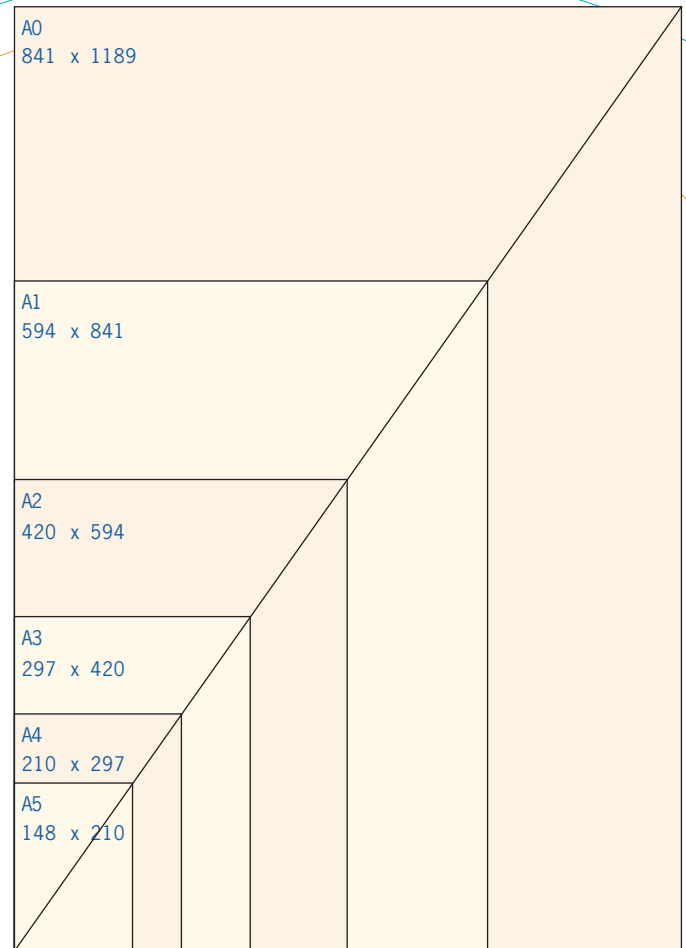

The ISO paper size concept

In the ISO paper size system, the height-to-width ratio of has been chosen so that sizes relate to each other diagonally in a unique way.

This ratio is especially convenient for a paper size. If you put two pages next to each other, they equal the next size up, or cut one into two equal pieces and the resulting page will again have the same width/height ratio, but will now be the next size down.

The ratio doesn't quite work out to round numbers, so the sizes are rounded to the nearest whole mm.

Paper is usually specified in g/m². This system simplifies calculation of the weight of a document, if the format and number of pages are known.

Some popular paper sizes are:

- A0 Technical drawings, Posters
- A1 Technical drawings, Posters, Flip Charts
- A2 Technical drawings, Posters, Flip Charts
- A3 Drawings, Diagrams, Large tables, Laser printer and Copier output
- A4 Letters, Magazines, Forms, Catalogues, Laser printer and Copier output
- A5 Note pads, Books
- A6 Postcards, Books
- A8 Playing cards
- B4 Newspapers, this size is supported by most copying machines in addition to A4
- B5 Books
- B6 Books
- B8 Playing cards
- C4 Envelopes for unfolded A4 sheets
- C5 Envelopes for A4 letters, folded once
- C6 Envelopes for A4 letters, folded in quarters
- DL Envelope for A4 letters, folded in thirds

The ISO paper ratio

The following table shows width and height of ISO A and B paper formats and ISO C envelope formats millimeters:

A Series		B Series		C Series	
A0	841 x 1189	B0	1000 x 1414	C0	917 x 1297
A1	594 x 841	B1	707 x 1000	C1	648 x 917
A2	420 x 594	B2	500 x 707	C2	458 x 648
A3	297 x 420	B3	353 x 500	C3	324 x 458
A4	210 x 297	B4	250 x 353	C4	229 x 324
A5	148 x 210	B5	176 x 250	C5	162 x 229
A6	105 x 148	B6	125 x 176	C6	114 x 162
A7	74 x 105	B7	88 x 125	C7	81 x 114
A8	52 x 74	B8	62 x 88	C8	57 x 81
A9	37 x 52	B9	44 x 62	C9	40 x 57
A10	26 x 37	B10	31 x 44	C10	28 x 40